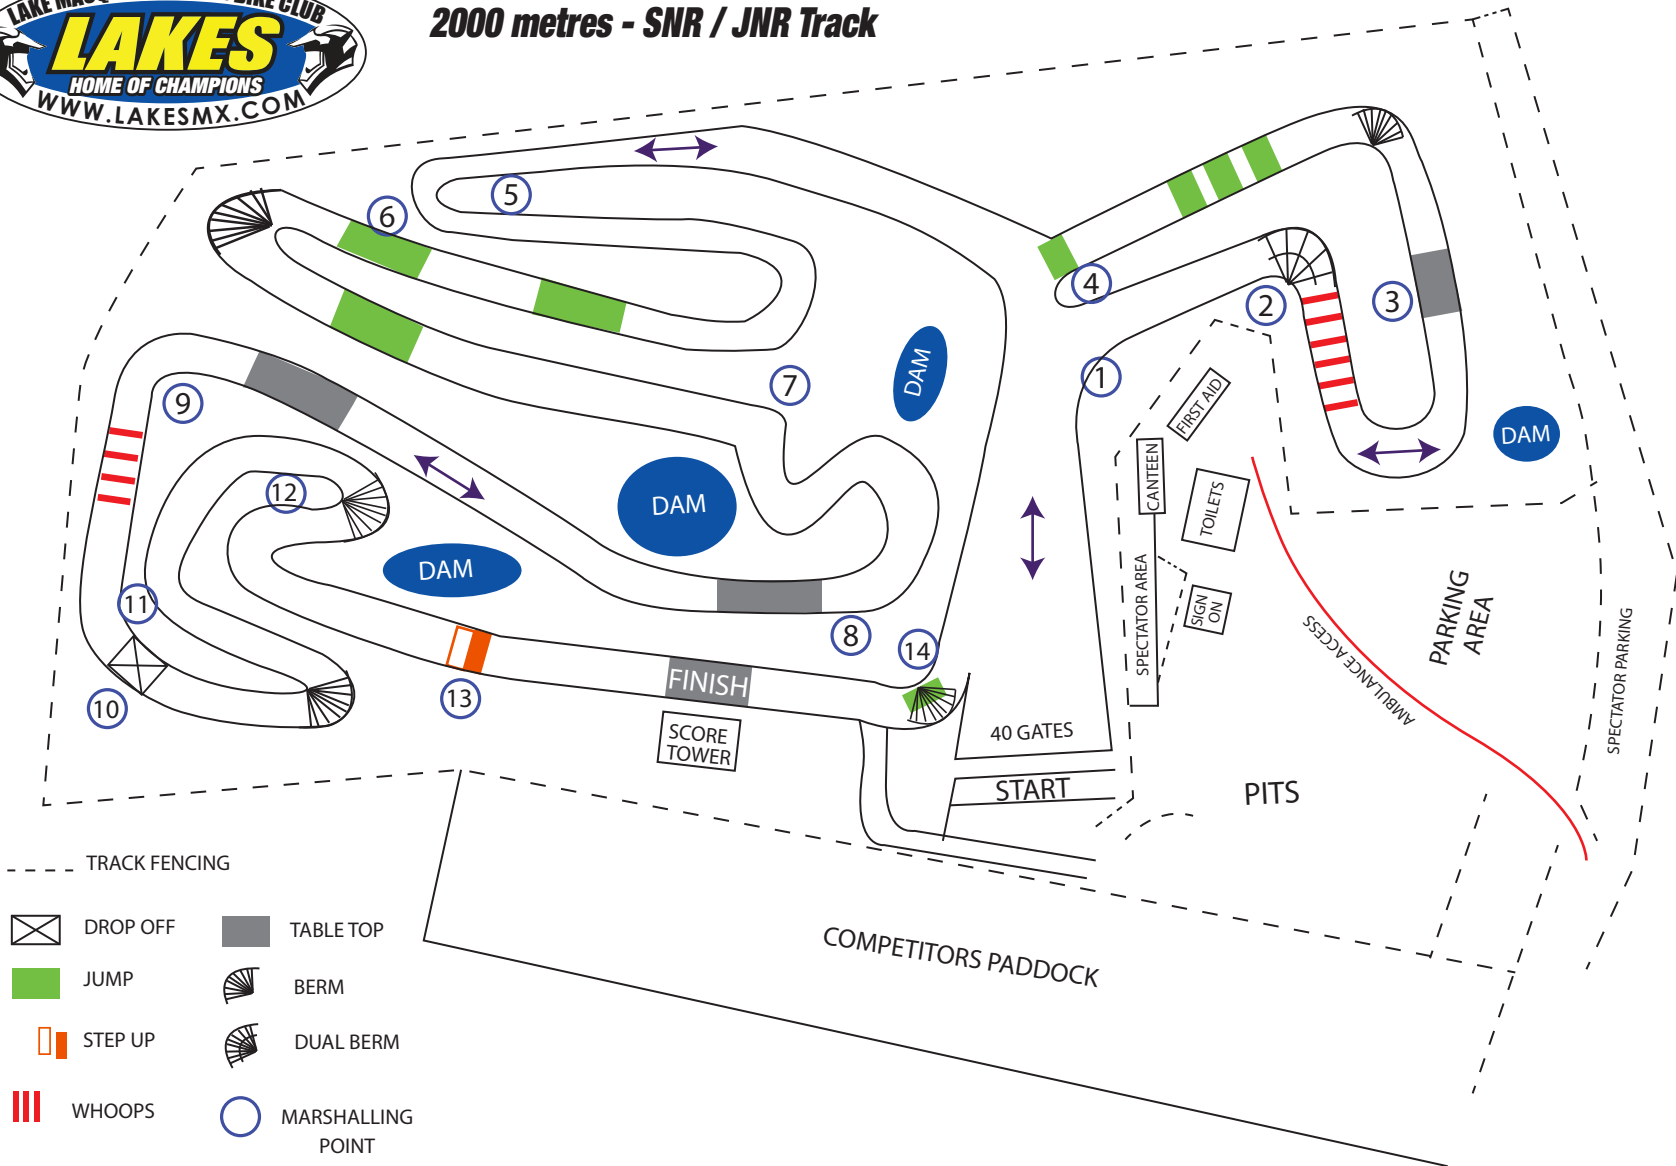

# 2000 metres - SNR / JNR Track

# 9.95 metres - Div 2 50cc

- TRACK FENCING
- ⊠ DROP OFF
- TABLE TOP
- JUMP
- 扇 BERM
- STEP UP
- 扇 DUAL BERM
- ||| WHOOPS
- MARSHALLING POINT

# 8 metres - Nippers / Demo Track