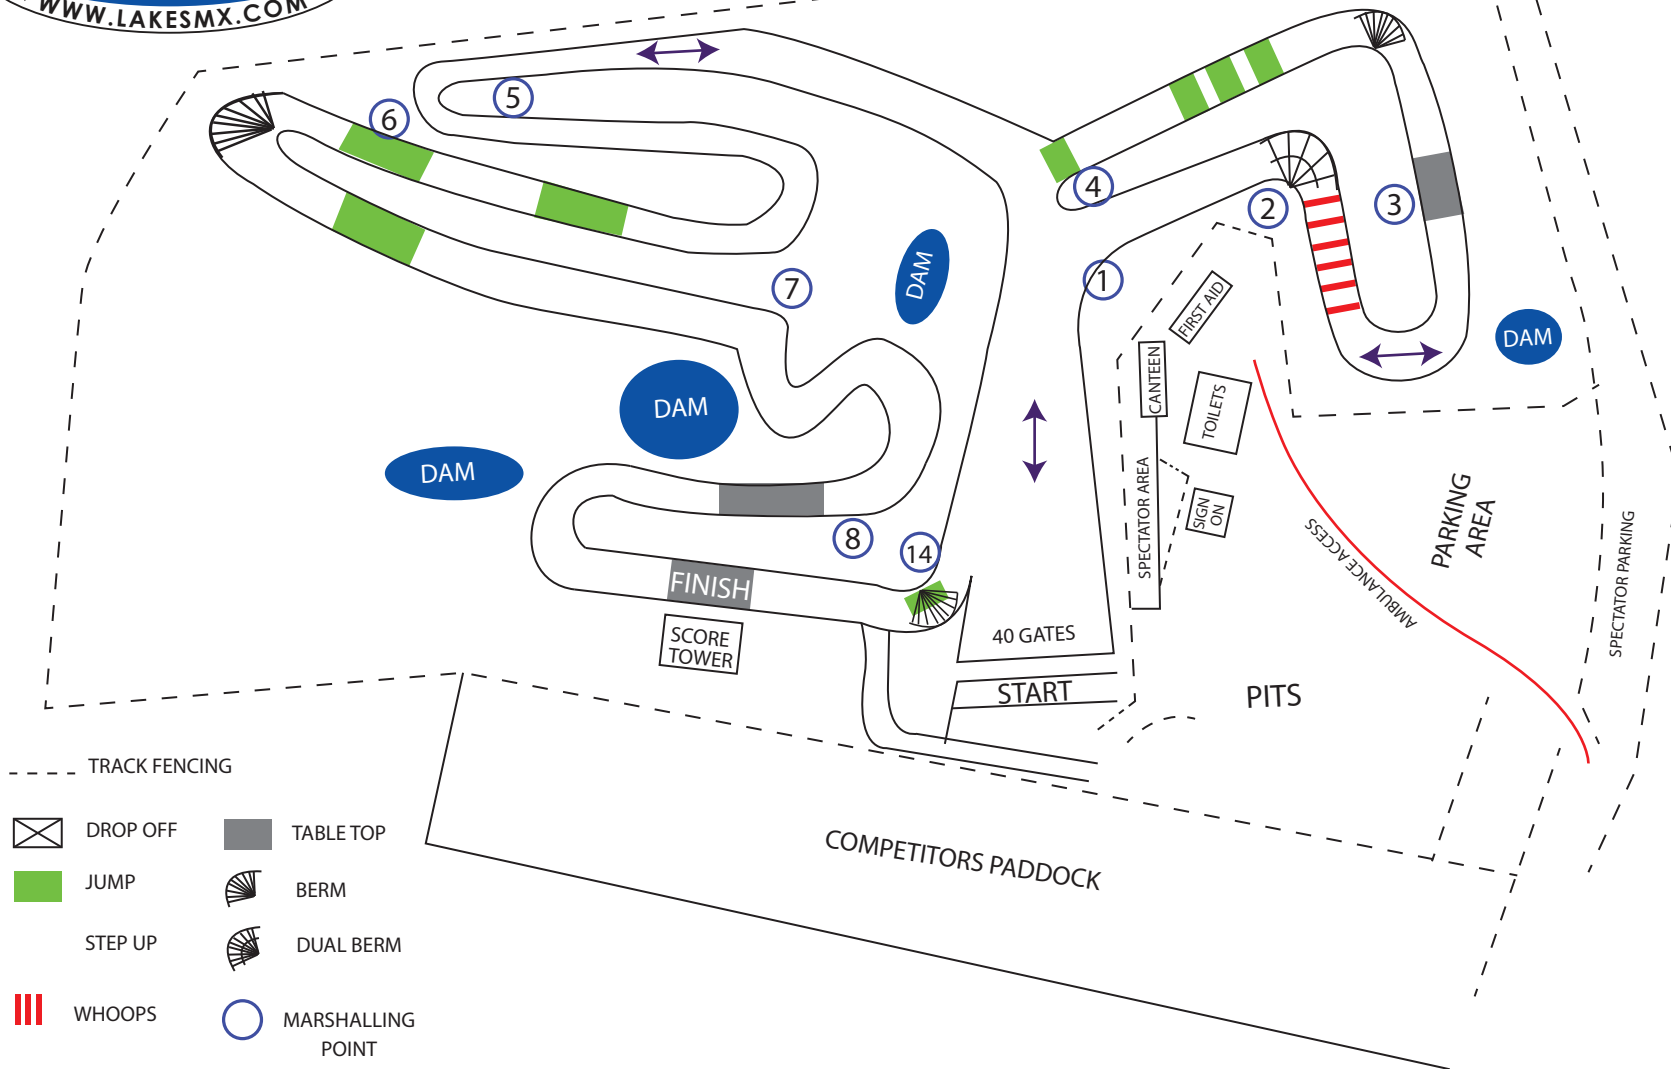

# 2000 metres - SNR / JNR Track

# 9.95 metres - Div 2 50cc

- TRACK FENCING
- ⊠ DROP OFF
- TABLE TOP
- JUMP
- 扇 BERM
- STEP UP
- 扇 DUAL BERM
- ||| WHOOPS
- MARSHALLING POINT

# 8 metres - Nippers / Demo Track